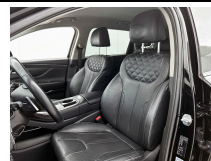

## Hyundai Santa Fe

1.6 T-GDI HEV Comfort Smart(NL-  
auto, Carplay, Camera, Lane Assit,  
StoelV, Addapt Cruise, Navi, Etc)

€ 26.995,- 2021 157.660 KM

2e Pinksterdag open

2e Pinksterdag open